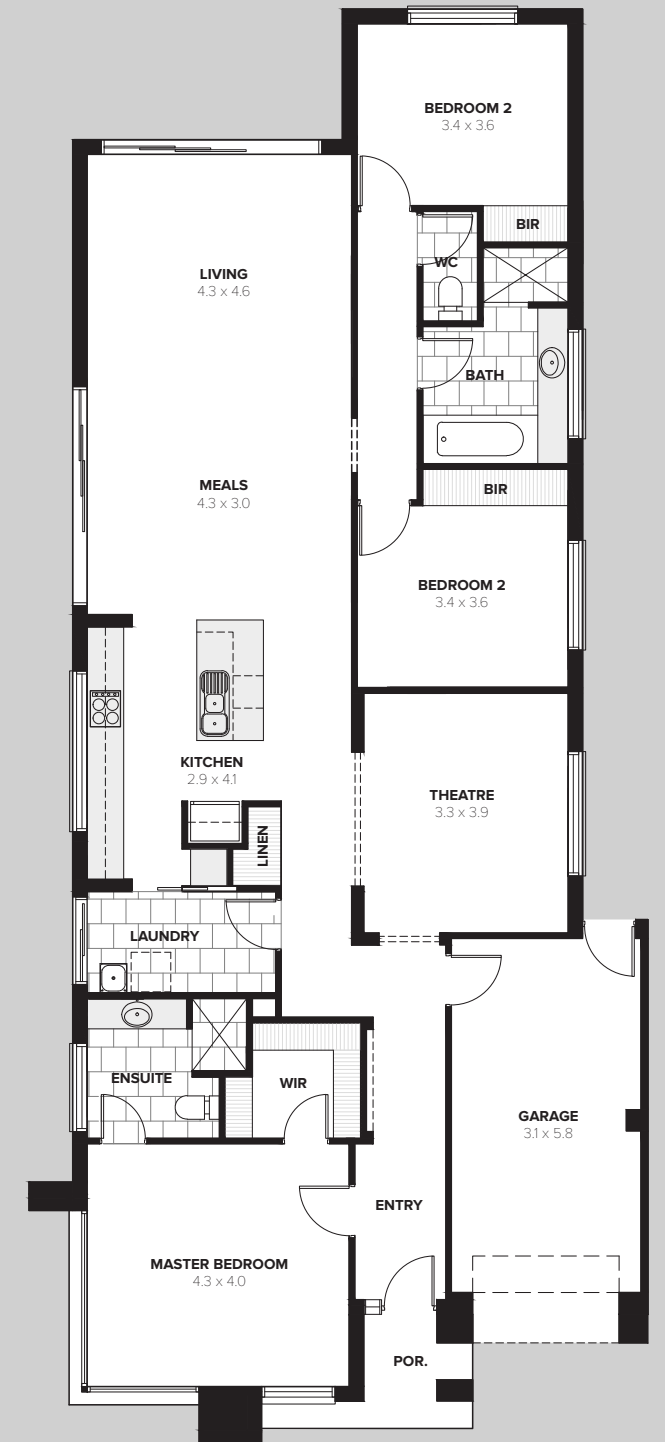

AVOCA

To find out more and to see our full range of home designs visit metroprosa.com.au

metroprosa.com.au | FIND US ON  

OUR PASSION | YOUR DREAM

www.metroprosa.com.au

KEY FEATURES

- Large luxurious master suite
- Walk through kitchen laundry
- Large kitchen with copious bench space
- Separate living/theatre room
- Large master bathroom with separate WC
- Generous sized bedrooms throughout

3 2 1

Living	165.7
Garage	21.9
Porch	3.8
Total area	191.4m²
House width	9.46
House length	22.93

Avoca displayed with Urbane 2 facade in Harmony specification with additional upgrades. See price sheet for details.