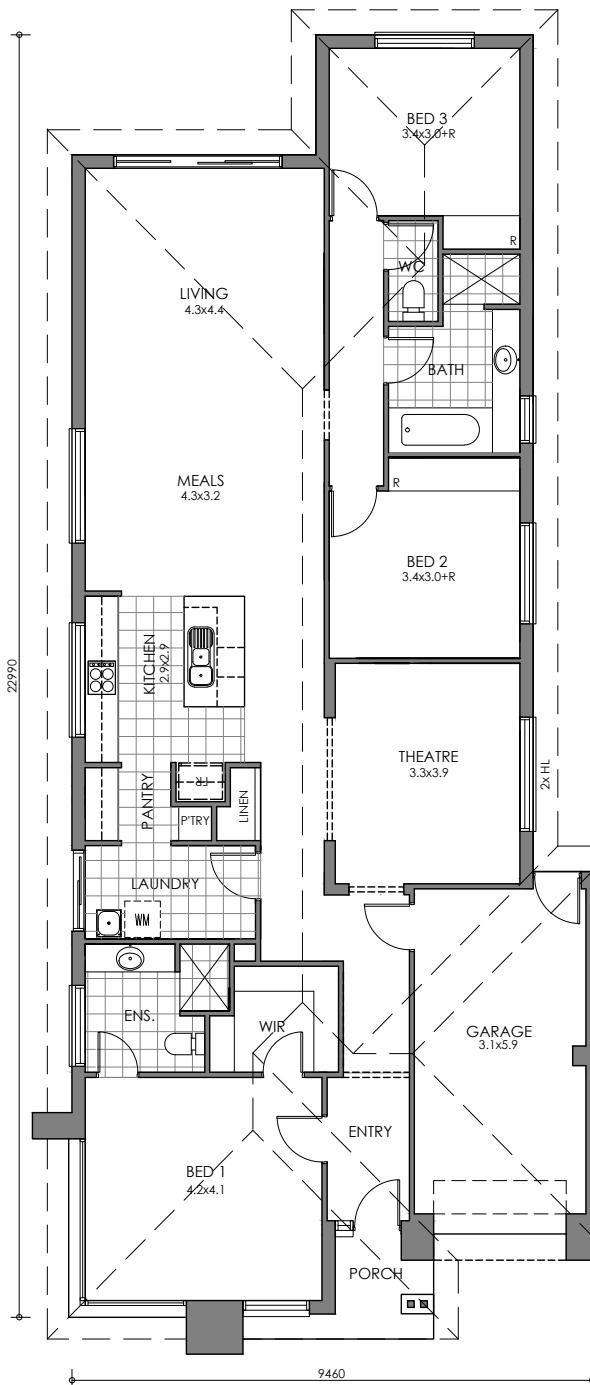

# AVOCA

3 2 1

## DIMENSIONS

Living	164.70
Garage	21.90
Portico	3.80
House Width	9.46
House Depth	22.99
<b>Total</b>	<b>190.40m<sup>2</sup></b>

All facade images are for illustrative purposes only. Materials, colours and inclusions may vary.