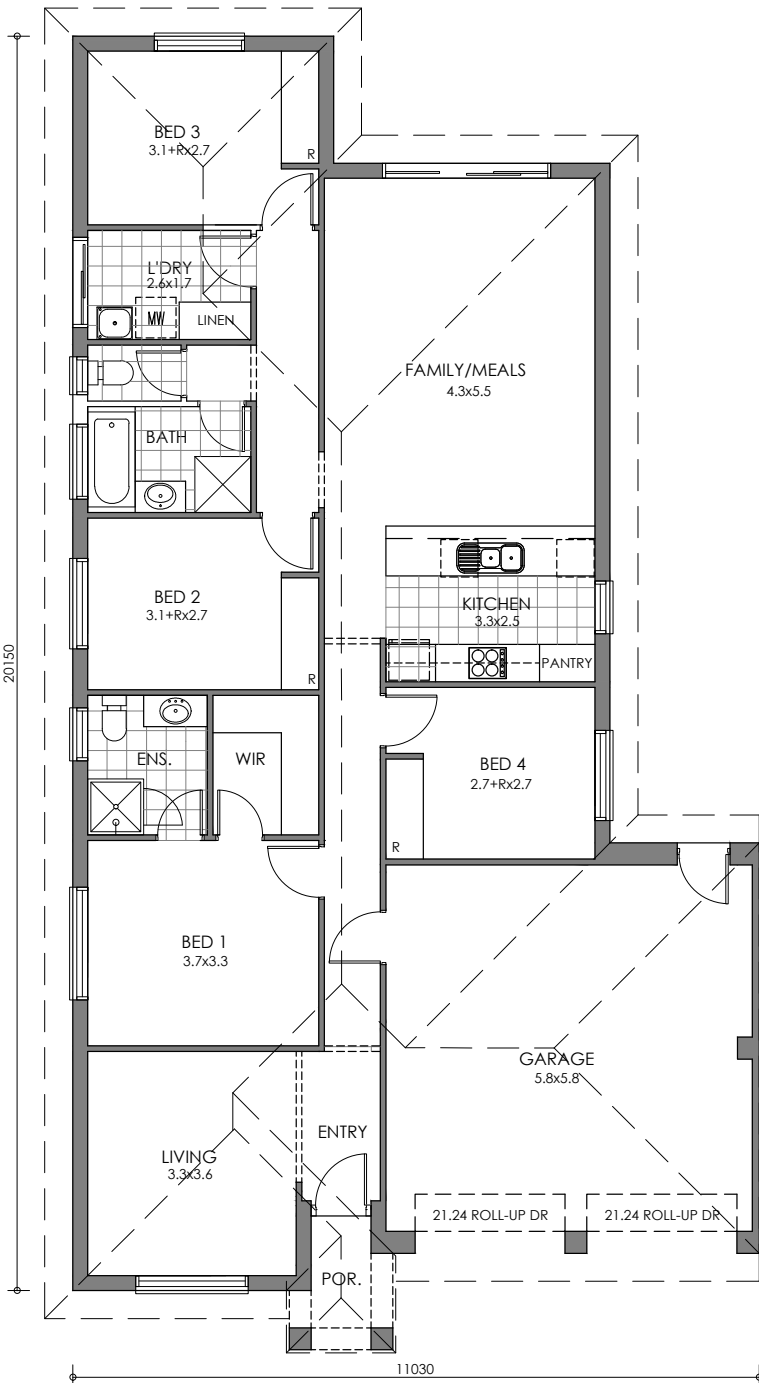

# BEAUMONT

4 2 2

## DIMENSIONS

Living	182.88
Garage	37.75
Portico	5.06
House Width	11.50
House Depth	21.84
<b>Total</b>	<b>180.0m<sup>2</sup></b>

All facade images are for illustrative purposes only. Materials, colours and inclusions may vary.