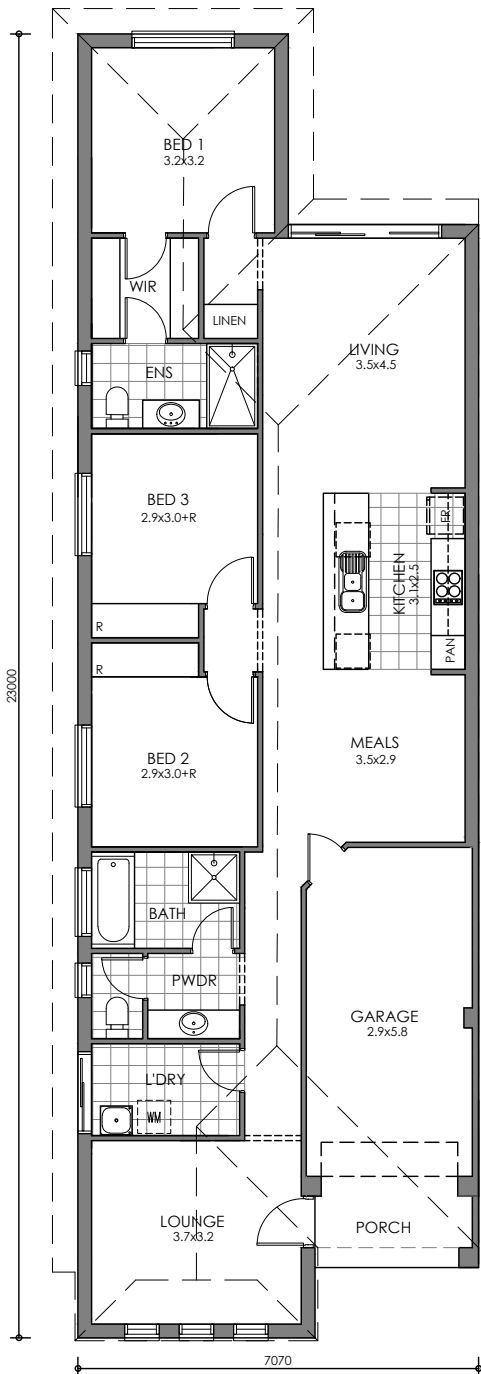

BEETHOVEN

3 
 2 
 1 

DIMENSIONS

Living	125.6
Garage	18.5
Porch	3.6
House Width	7.07
House Depth	23
Total	147.7m²

All facade images are for illustrative purposes only. Materials, colours and inclusions may vary.