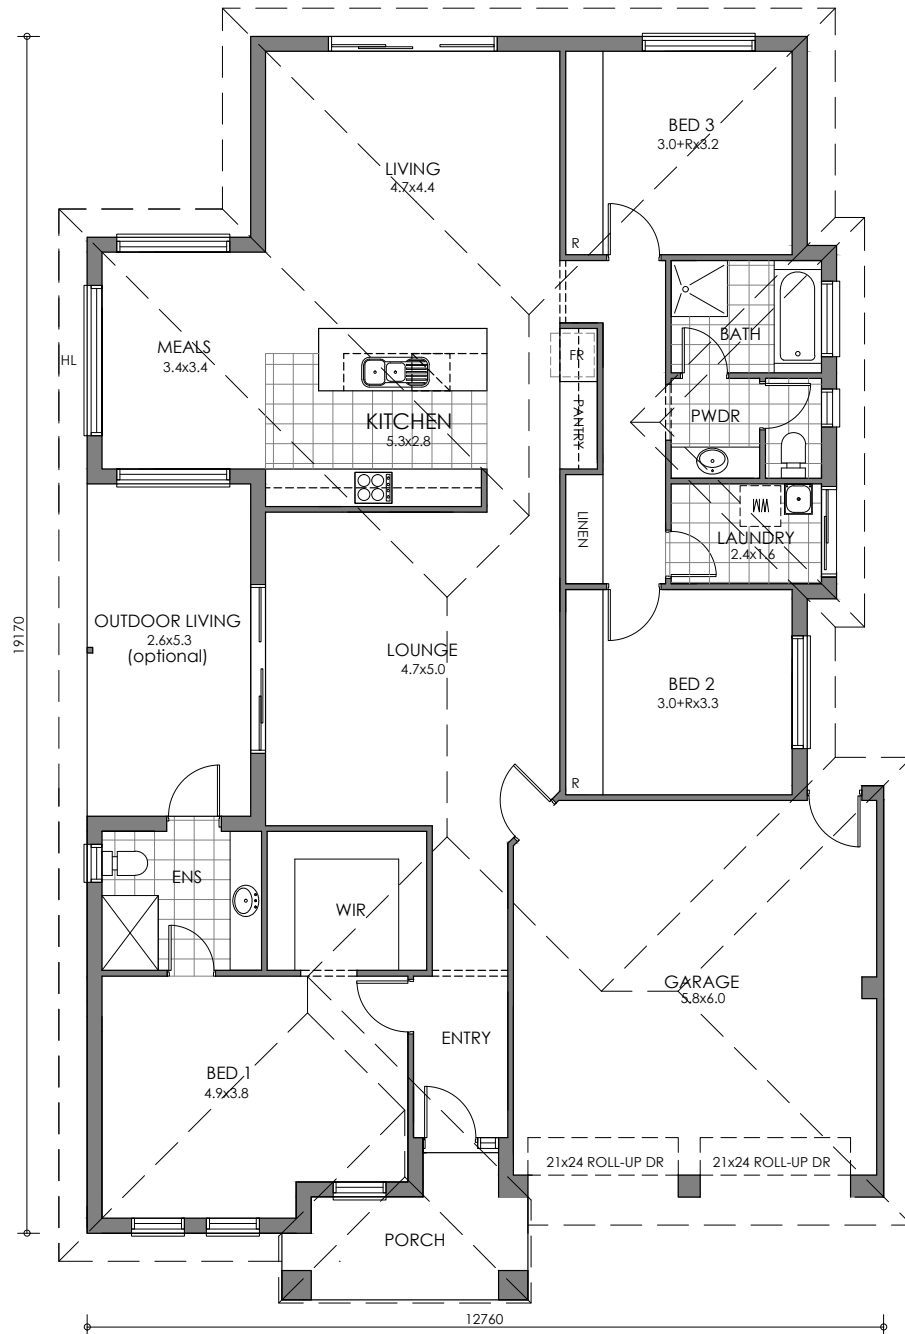

BIRDWOOD

3  2  2 

DIMENSIONS

| | |
|--------------|---------------------------|
| Living | 125.60 |
| Garage | 18.50 |
| Porch | 3.60 |
| House Width | 7.070 |
| House Depth | 23.00 |
| Total | 211.0m² |

All facade images are for illustrative purposes only. Materials, colours and inclusions may vary.