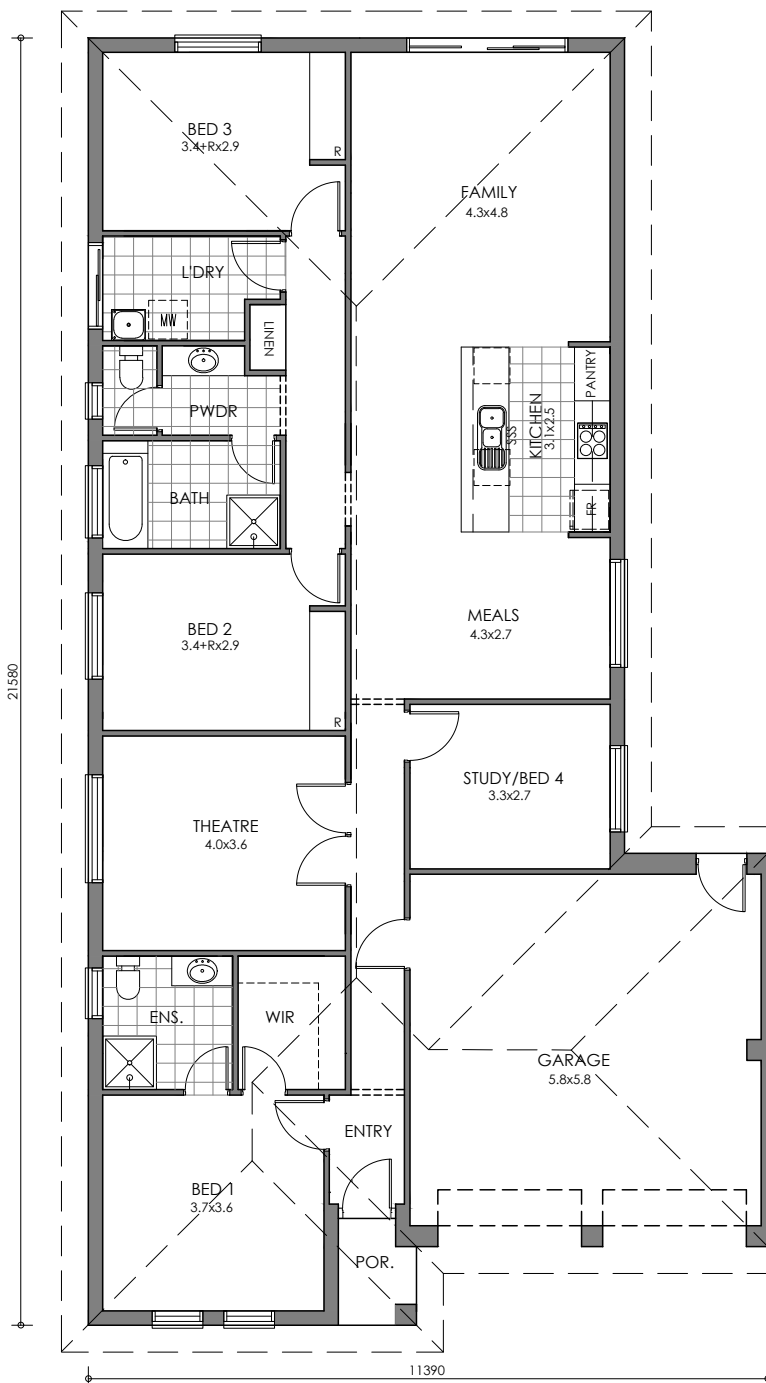

# BROMPTON

4 2 2

## DIMENSIONS

Living	164.60
Garage	38.40
Porch	2.10
House Width	11.39
House Depth	21.58
<b>Total</b>	<b>205.10m<sup>2</sup></b>

All facade images are for illustrative purposes only. Materials, colours and inclusions may vary.