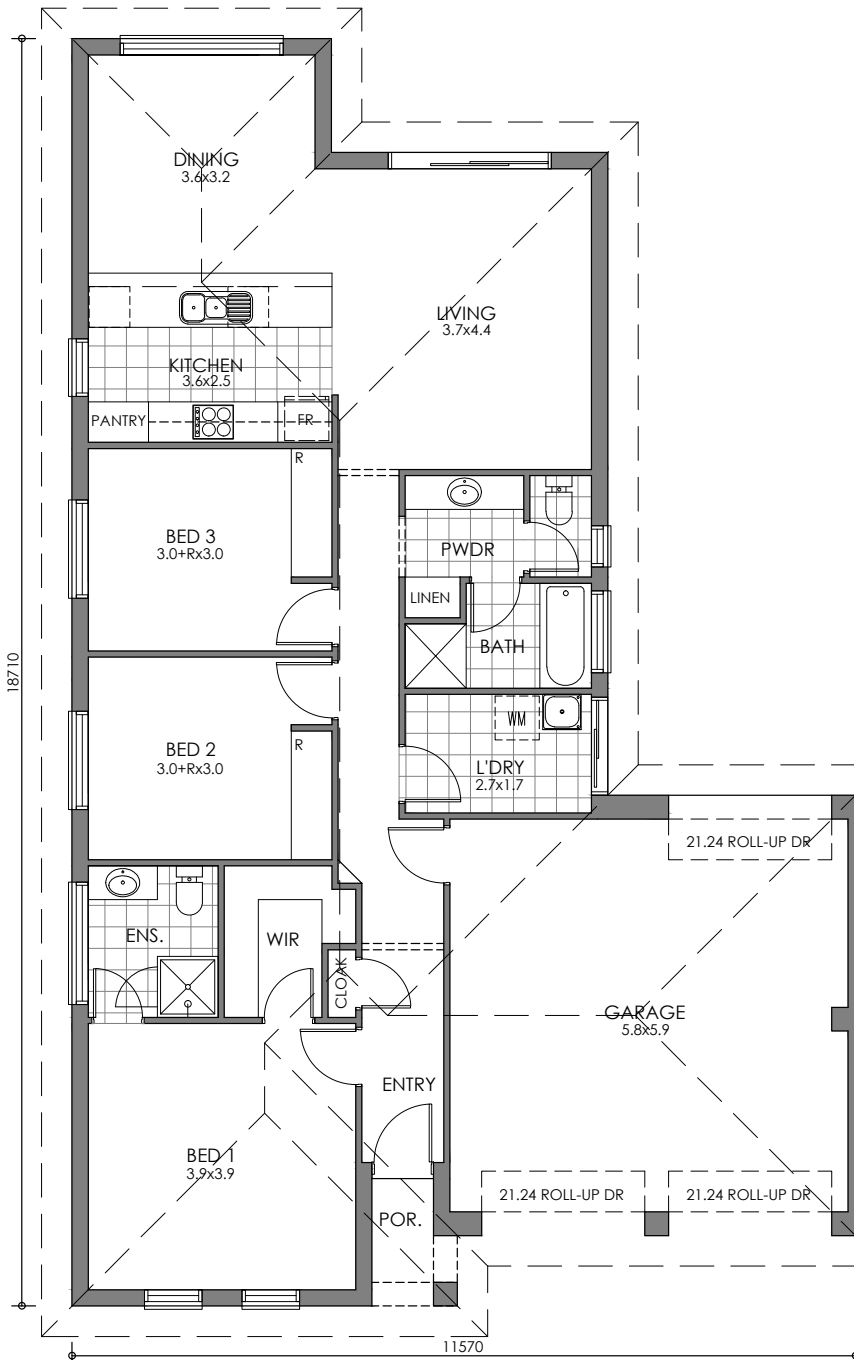

EDEN

3  2  1 

DIMENSIONS

Living	122.22
Garage	37.91
Porch	2.07
House Width	11.57
House Depth	18.71
Total	162.20m²

All facade images are for illustrative purposes only. Materials, colours and inclusions may vary.