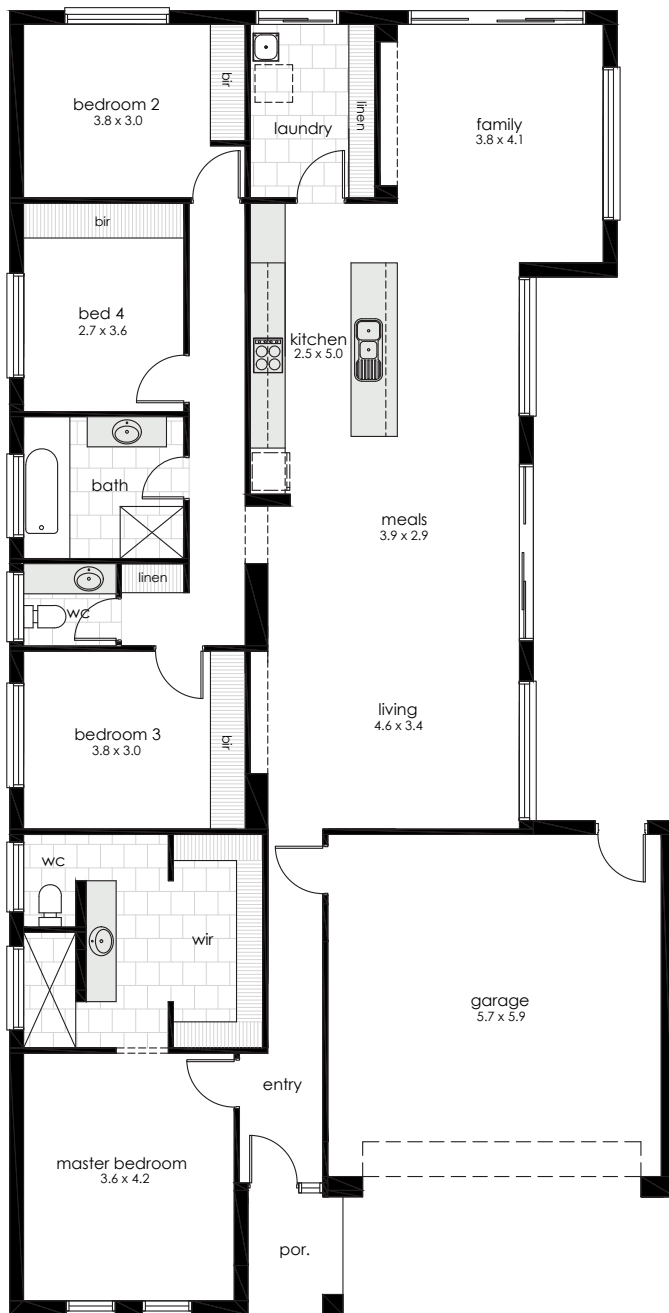

MABLE

4  2  2 

DIMENSIONS

Living	178.3
Garage	38.1
Porch	3.3
Total area	219.7m²
House width	11.5
House length	22.54

All facade images are for illustrative purposes only. Materials, colours and inclusions may vary.