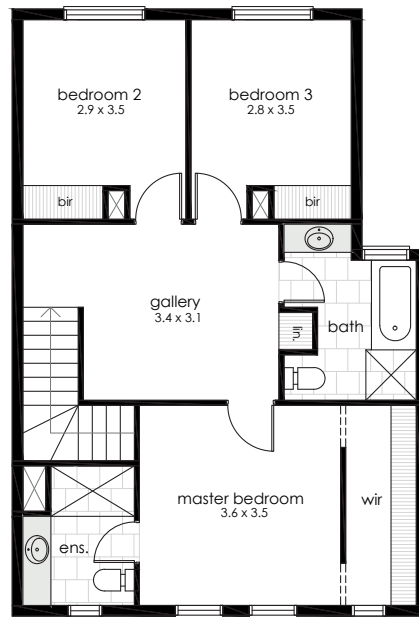

3  2.5  2 

DIMENSIONS

Living (lower)	68.7
Living (upper)	75.1
Garage	21.8
Porch	2.4
Total area	168.0m²
House width	7.5
House length	13.16

All facade images are for illustrative purposes only. Materials, colours and inclusions may vary.