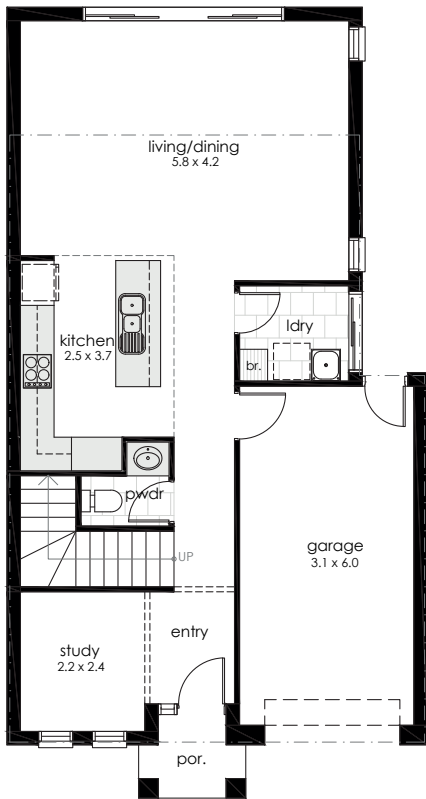

3  2.5  2 

DIMENSIONS

Living (lower)	68.7
Living (upper)	75.1
Garage	21.8
Porch	2.4
Total area	168.0m²
House width	7.5
House length	13.16

All facade images are for illustrative purposes only. Materials, colours and inclusions may vary.