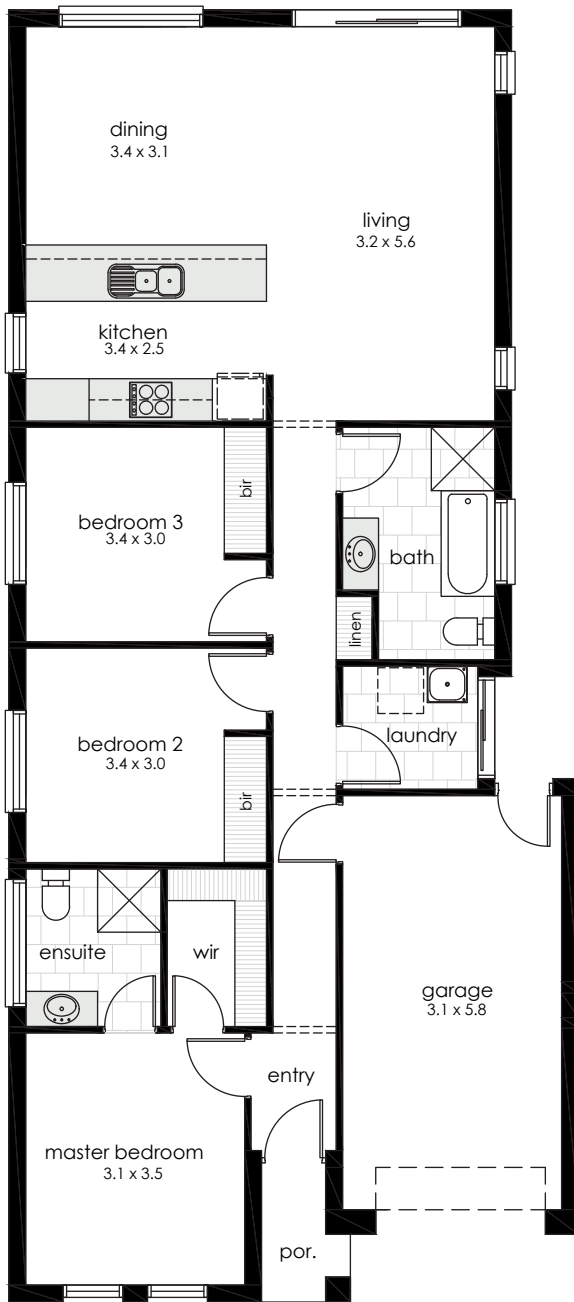

VIVALDI

3 
 2 
 1 

DIMENSIONS

Living	111.1
Garage	21.3
Porch	2
Total area	134.4m²
House width	8.09
House length	18.35

All facade images are for illustrative purposes only. Materials, colours and inclusions may vary.