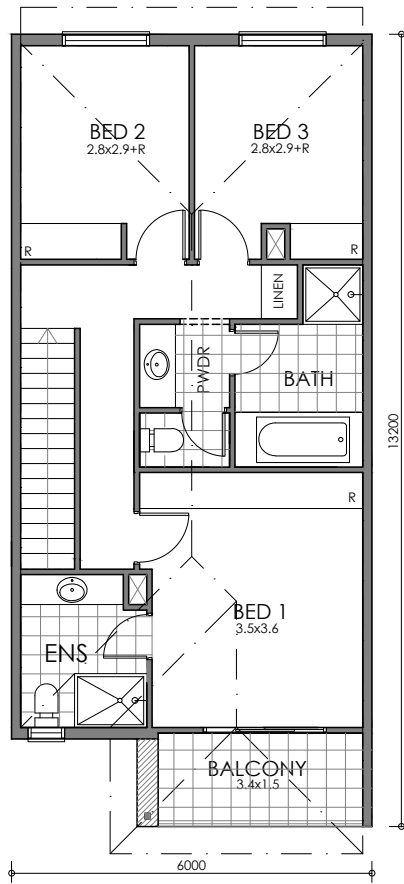

# HEMMINGWAY TOWNHOUSE

3 2.5 2

## DIMENSIONS

Living (ground)	71.80
Living (upper)	70.00
Carport	38.00
Porch	3.60
Balcony	6.00
House Width	6.00
House Depth	13.20
<b>Total</b>	<b>189.40m<sup>2</sup></b>

All facade images are for illustrative purposes only. Materials, colours and inclusions may vary.