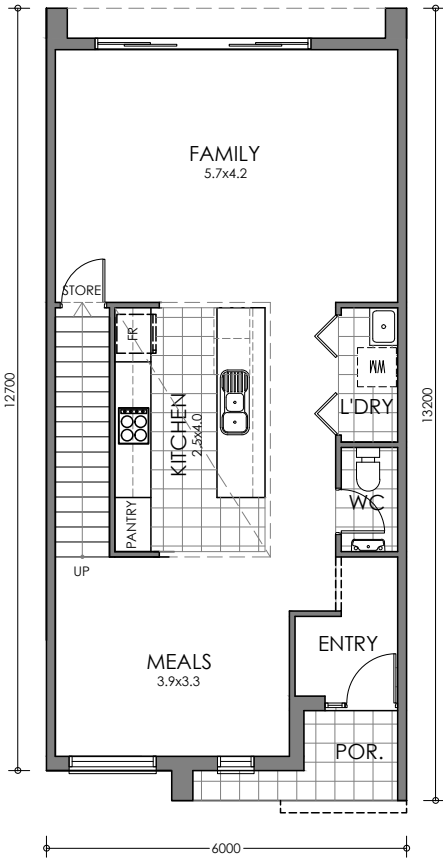

# HEMMINGWAY TOWNHOUSE

3 2.5 2

## DIMENSIONS

Living (ground)	71.80
Living (upper)	70.00
Carport	38.00
Porch	3.60
Balcony	6.00
House Width	6.00
House Depth	13.20
<b>Total</b>	<b>189.40m<sup>2</sup></b>

All facade images are for illustrative purposes only. Materials, colours and inclusions may vary.