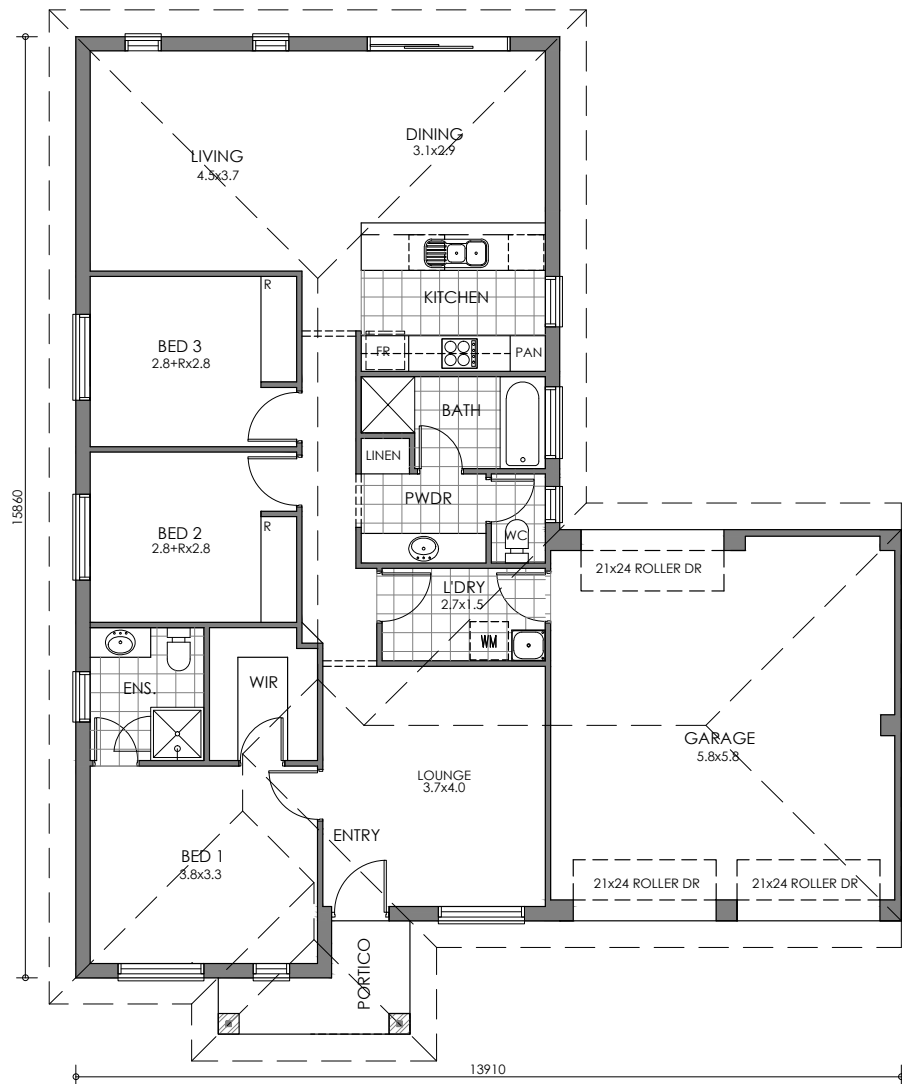

HINDMARSH

3  2  2 

DIMENSIONS

Living	124.0
Garage	39.5
Porch	4.3
House Width	13.91
House Depth	15.86
Total	167.8m²

All facade images are for illustrative purposes only. Materials, colours and inclusions may vary.