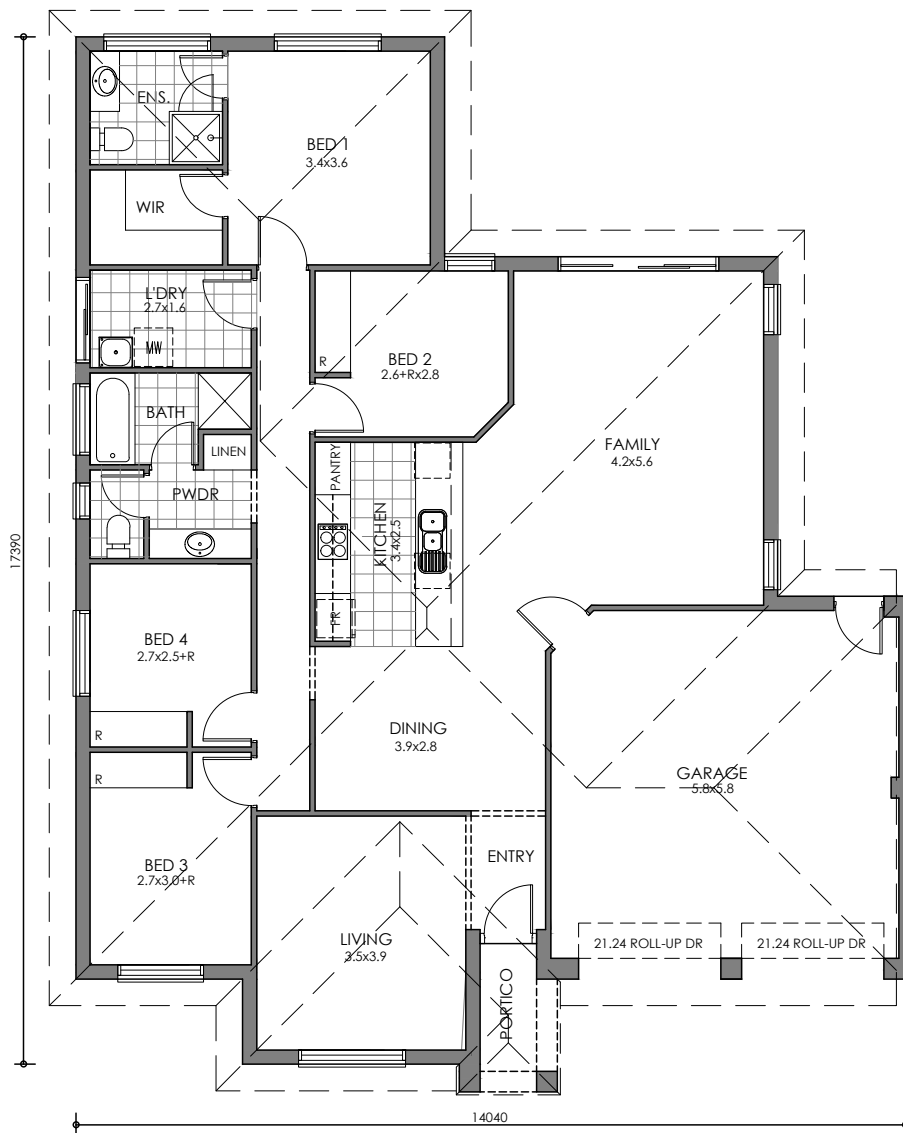

# KENSINGTON

4  2  2 

## DIMENSIONS

Living	149.80
Garage	37.80
Porch	3.20
House Width	14.04
House Depth	17.39
<b>Total</b>	<b>190.80m<sup>2</sup></b>

All facade images are for illustrative purposes only. Materials, colours and inclusions may vary.