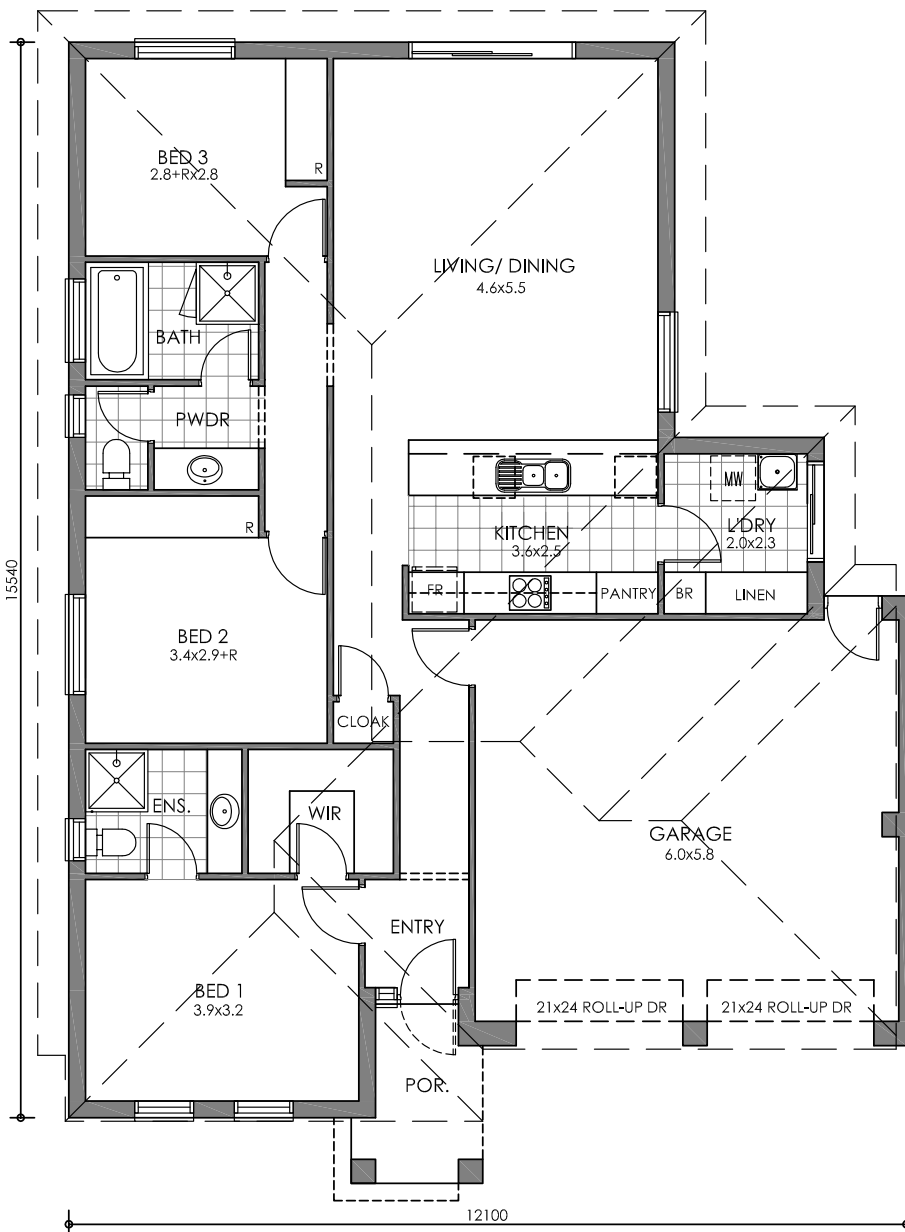

LEABROOK

3  2  2 

DIMENSIONS

Living	118.60
Garage	38.74
Porch	4.13
House Width	12.10
House Depth	15.54
Total	161.48m²

All facade images are for illustrative purposes only. Materials, colours and inclusions may vary.