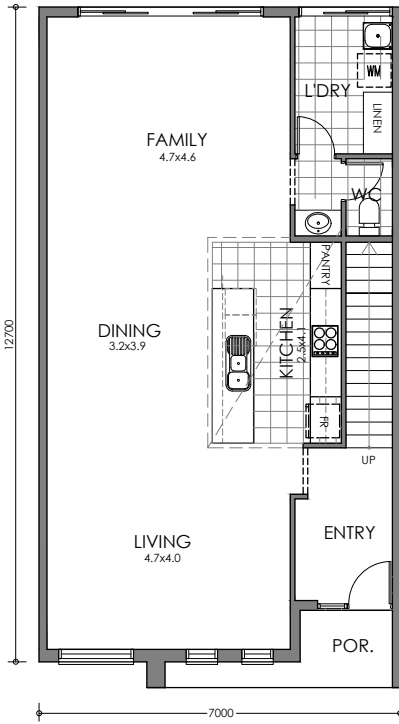

LEWIS TOWNHOUSE

4 2.5 2

DIMENSIONS

| | |
|-----------------|----------------------------|
| Living (ground) | 86.90 |
| Living (upper) | 83.10 |
| Carport | 38.00 |
| Porch | 4.00 |
| Balcony | 7.40 |
| House Width | 7.00 |
| House Depth | 13.20 |
| Total | 219.40m² |

All facade images are for illustrative purposes only. Materials, colours and inclusions may vary.