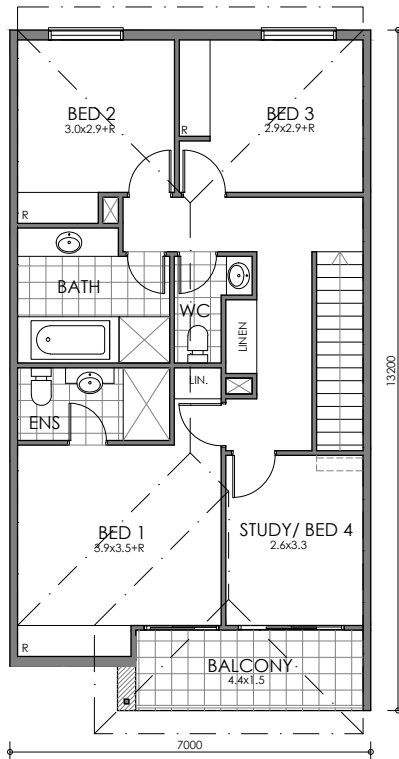

LEWIS TOWNHOUSE

4 2.5 2

DIMENSIONS

| | |
|-----------------|----------------------------|
| Living (ground) | 86.90 |
| Living (upper) | 83.10 |
| Carport | 38.00 |
| Porch | 4.00 |
| Balcony | 7.40 |
| House Width | 7.00 |
| House Depth | 13.20 |
| Total | 219.40m² |