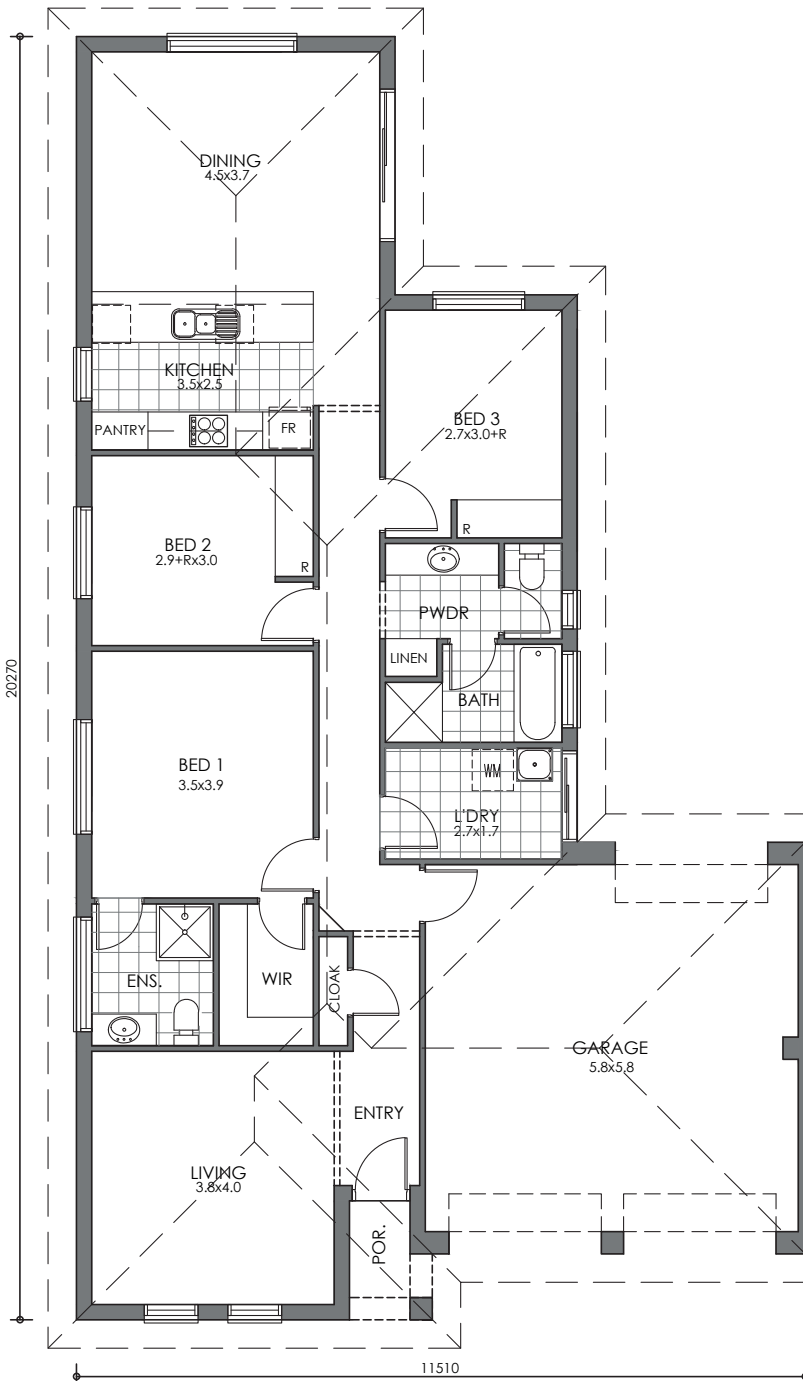

MALVERN

3 
 2 
 2 

DIMENSIONS

Living	129.00
Garage	38.30
Porch	2.10
House Width	11.51
House Depth	20.27
Total	169.40m²

All facade images are for illustrative purposes only. Materials, colours and inclusions may vary.