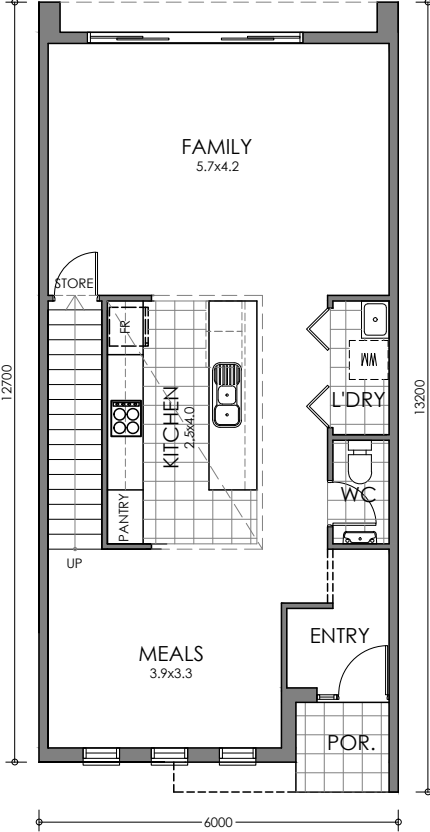

MEYER TOWNHOUSE

3 
 2.5 
 2 

DIMENSIONS

Living (ground)	71.80
Living (upper)	77.90
Carport	38.00
Porch	2.50
House Width	6.00
House Depth	13.20
Total	190.20m²

All facade images are for illustrative purposes only. Materials, colours and inclusions may vary.