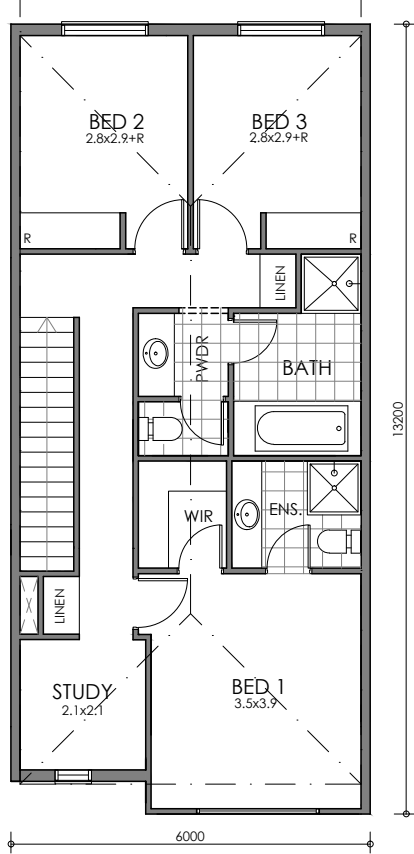

MEYER TOWNHOUSE

3 
 2.5 
 2 

DIMENSIONS

Living (ground)	71.80
Living (upper)	77.90
Carport	38.00
Porch	2.50
House Width	6.00
House Depth	13.20
Total	190.20m²

All facade images are for illustrative purposes only. Materials, colours and inclusions may vary.