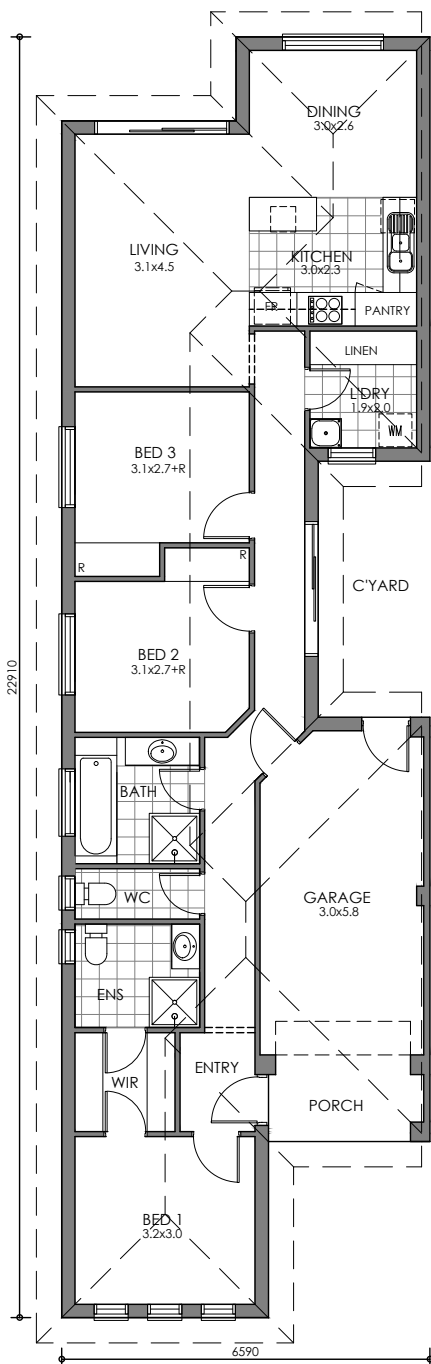

SCHUBERT

3  2  1 

DIMENSIONS

Living	105.79
Garage	18.80
Porch	3.46
House Width	6.59
House Depth	22.91
Total	128.02m²

All facade images are for illustrative purposes only. Materials, colours and inclusions may vary.