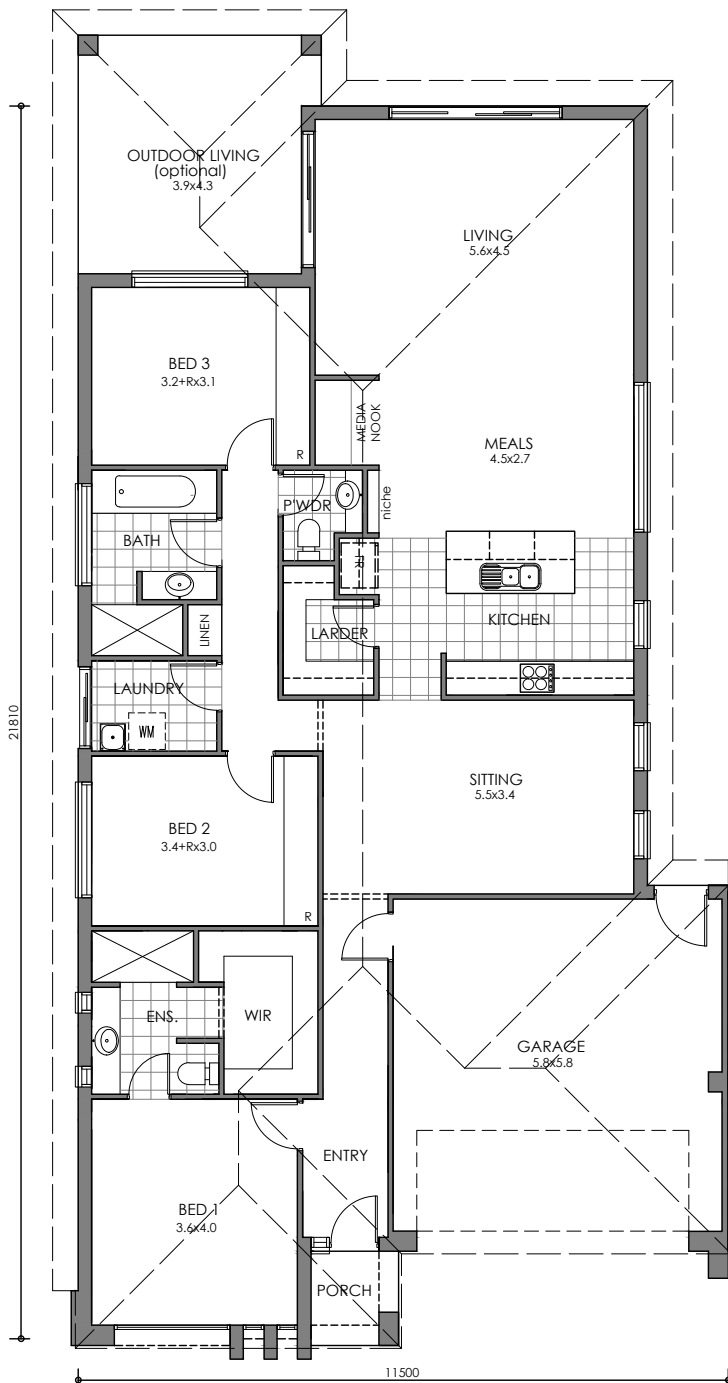

SOMERTON

3  2  2 

DIMENSIONS

Living	171.20
Garage	37.20
Porch	2.50
Outdoor Living	17.10
House Width	11.50
House Depth	21.81
Total	228.00m²

All facade images are for illustrative purposes only. Materials, colours and inclusions may vary.