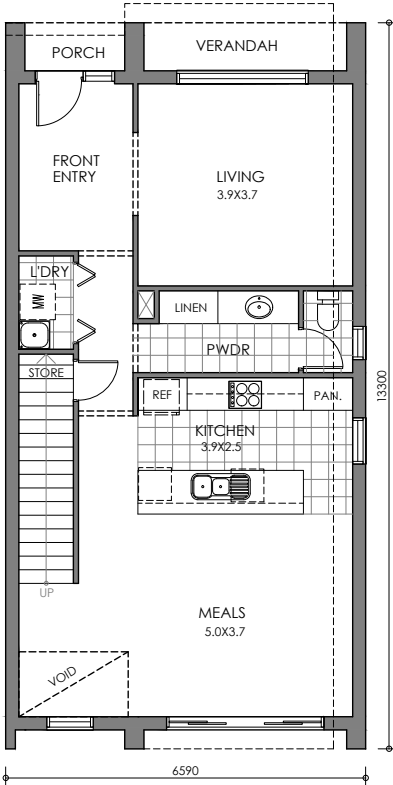

# VERDI TOWNHOUSE

3  2.5  2 

## DIMENSIONS

Living (ground)	80.70
Living (upper)	78.60
Carport	38.00
Porch	1.60
House Width	6.00
House Depth	13.30
<b>Total</b>	<b>225.65m<sup>2</sup></b>

All facade images are for illustrative purposes only. Materials, colours and inclusions may vary.