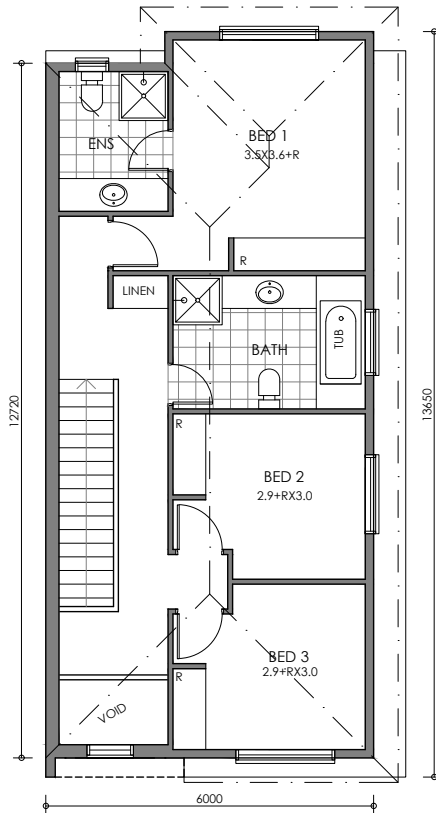

# VERDI TOWNHOUSE

3  2.5  2 

## DIMENSIONS

Living (ground)	80.70
Living (upper)	78.60
Carport	38.00
Porch	1.60
House Width	6.00
House Depth	13.30
<b>Total</b>	<b>225.65m<sup>2</sup></b>

All facade images are for illustrative purposes only. Materials, colours and inclusions may vary.