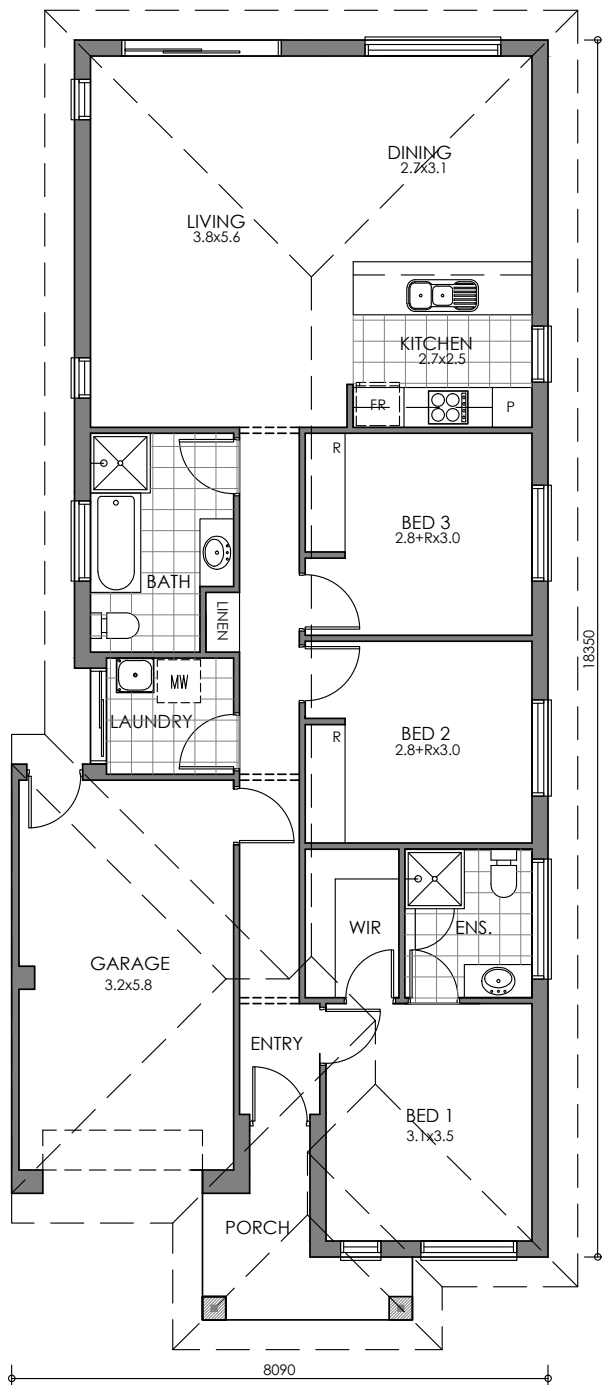

VIVALDI

3 
 2 
 2 

DIMENSIONS

Living	171.20
Garage	37.20
Porch	2.50
Outdoor Living	17.10
House Width	11.50
House Depth	21.81
Total	228.00m²

All facade images are for illustrative purposes only. Materials, colours and inclusions may vary.